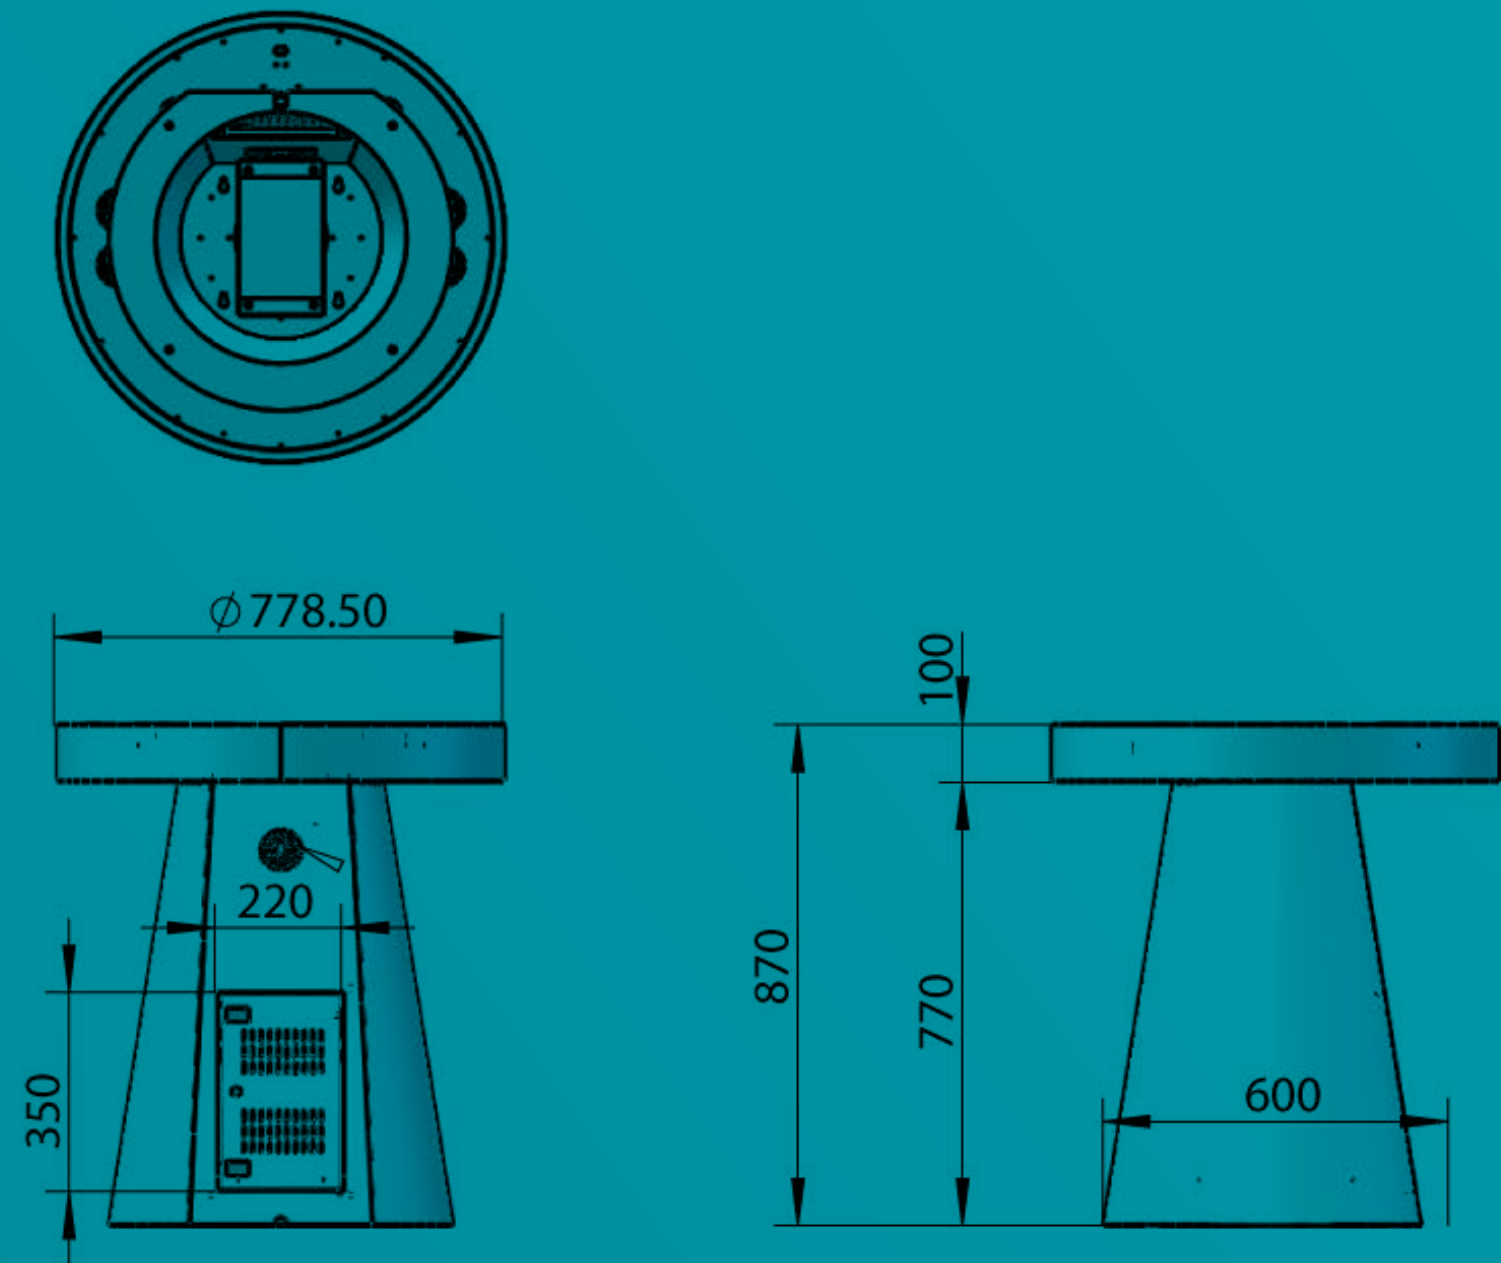

HIGH-RESOLUTION DISPLAY

For crystal-clear visualization.

CUSTOMIZABLE APPS

Available via eyefactive's touchscreen app platform.

APOLLO SLIM

Round Multitouch Table

APOLLO SLIM

Display	Screen size	Ø 60cm (23,6")
	Resolution	Round (1280 × 1280 px)
	Type	LCD
	Brightness	500 cd/m ²
Multitouch Sensor	Touch points	10
	Technology	PCAP (MetalMesh)
	Object Recognition	no
Housing	Material	Metal
	Colors	RAL (on request)
Medioplayer	Type / Model	Ultra-Compact NUK
	Operating system	Microsoft Windows
Software	AppSuite CMS	pre-installed
	eyefactive AppStore	yes
System	Weight	~50kg
	Interfaces	HDMI, 12V, USB

DIMENSIONS: APOLLO SLIM

APOLLO SQUARED

Round Multitouch Table

APOLLO SQUARED

APOLLO SQUARED with ROUND CAP

Display	Screen size	2x 55" IR Touchscreen
	Resolution	2xHD (2160 × 1920 px)
	Type	LCD
Multitouch Sensor	Touch points	20
	Technology	IR
	Object Recognition	yes
Housing	Material	Wood / Metal
	Colors	RAL (on request)
Medioplayer	Type / Model	Ultra-Compact XL
	Operating system	Microsoft Windows
Software	AppSuite CMS	pre-installed
	eyefactive AppStore	yes
System	Weight	~150kg
	Interfaces	HDMI, 12V, USB