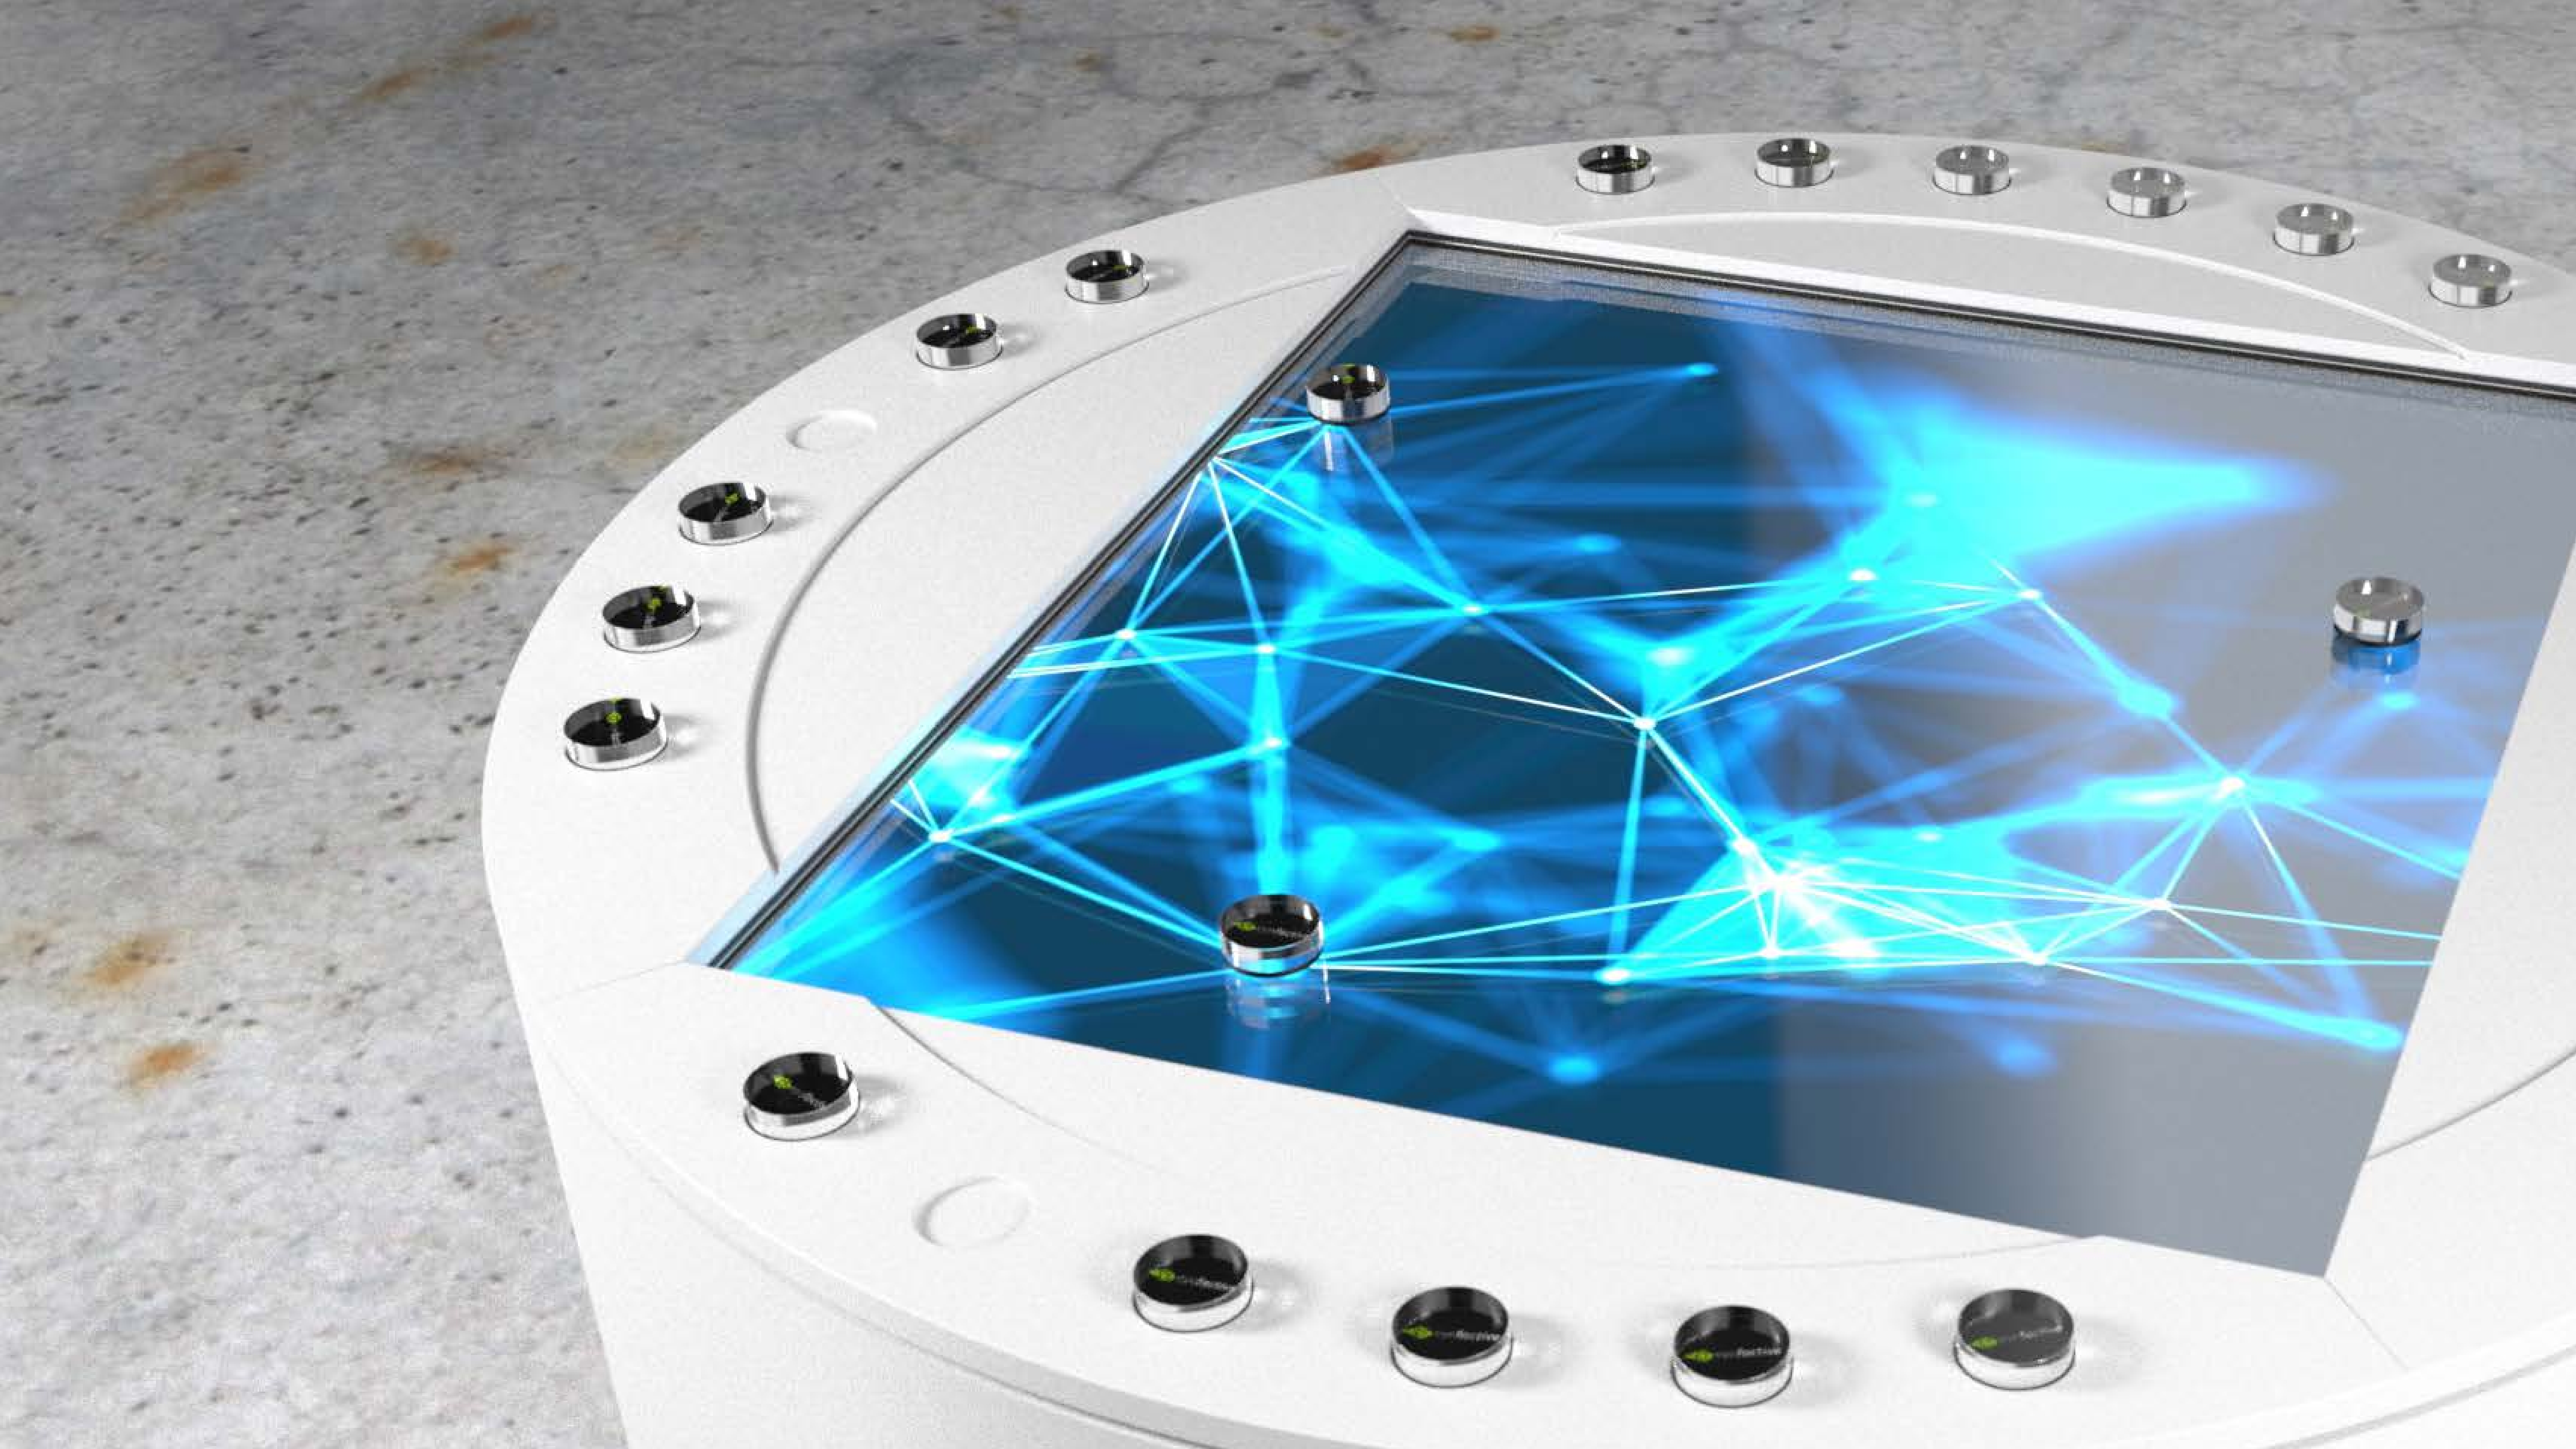

The [General Terms and Conditions \(GTC\)](#) and [AppStore GTC](#) of [eyefactive GmbH](#) apply.

INNOVATIVE PRESENTATION

Special format systems with round interactive display.

MULTITOUCH INTERACTION

10 touch points for true multi-touch interaction.

HIGH-RESOLUTION DISPLAY

For crystal-clear visualization.

CUSTOMIZABLE APPS

Available via eyefactive's touchscreen app platform.

APOLLO SLIM

Round Multitouch Table

APOLLO SLIM

Display	Screen size	Ø 60cm (23,6")
	Resolution	Round (1280 × 1280 px)
	Type	LCD
	Brightness	500 cd/m ²
Multitouch Sensor	Touch points	10
	Technology	PCAP (MetalMesh)
	Object Recognition	no
Housing	Material	Metal
	Colors	RAL (on request)
Medioplayer	Type / Model	Ultra-Compact NUK
	Operating system	Microsoft Windows
Software	AppSuite CMS	pre-installed
	eyefactive AppStore	yes
System	Weight	~50kg
	Interfaces	HDMI, 12V, USB

DIMENSIONS: APOLLO SLIM

APOLLO SQUARED

Round Multitouch Table

APOLLO SQUARED

APOLLO SQUARED with ROUND CAP

Display	Screen size	2x 55" IR Touchscreen
	Resolution	2xHD (2160 × 1920 px)
	Type	LCD
Multitouch Sensor	Touch points	20
	Technology	IR
	Object Recognition	yes
Housing	Material	Wood / Metal
	Colors	RAL (on request)
Medioplayer	Type / Model	Ultra-Compact XL
	Operating system	Microsoft Windows
Software	AppSuite CMS	pre-installed
	eyefactive AppStore	yes
System	Weight	~150kg
	Interfaces	HDMI, 12V, USB